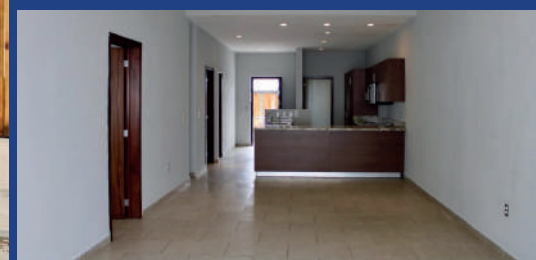

## Descripcion

Excelente propiedad ubicada en el corazon de Residencial Montessori justo frente al parque de la colonia. Consta de sala, comedor y cocina totalmente equipada, cuarto lavado, 2 recamaras, 2 baños completos, cochera con porton electrico para 2 autos, Patio con asador. Toda la construccion es en planta baja, esta pensada para adultos mayores todos los baños, pasillos y puertas son espaciosos.

## Description

Excellent property located in the heart of Residencial Montessori right in front of parque de la colonia. It consists of living room, dining room and fully equipped kitchen, laundry room, 2 bedrooms, 2 bathrooms complete, garage with electric gate for 2 cars, patio with barbecue. The entire construction is on the ground floor, it is designed for older adults, all the bathrooms, corridors and doors are spacious